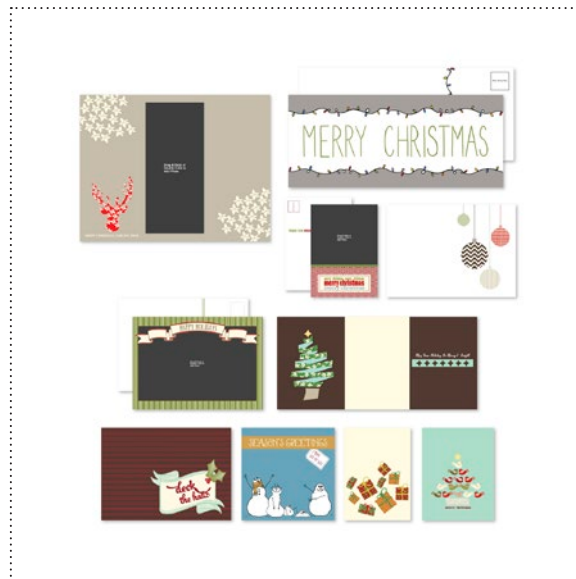

130982 CHEVRON PUNCH KIT

130969 BANDSTAND KIT

130978 MORE CANDID FRAMES

130984 TAG IT PRINTABLES DESIGNER TEMPLATE

130986 CHRISTMAS COLLECTION GREETING CARD TEMPLATE

✓	Item #	Download Name	Contents	Coordinating Colors	US Price	CAN Price	Release Date	Designer Template
	130982	CHEVRON PUNCH KIT	16-piece stamp brush set; 8-piece punch; 1-page template		\$7.95	\$9.95	7/31/12	1-page 12" x 12"
	130969	BANDSTAND KIT	8-piece stamp brush set; 4 DSP patterns; 76 embellishments	Cherry Cobbler, Old Olive, Pool Party, So Saffron	\$7.95	\$9.95	7/31/12	---
	130978	MORE CANDID FRAMES	30 embellishments	Crushed Curry, Island Indigo, Lucky Limeade, Poppy Parade, Pumpkin Pie, Rich Razzleberry	\$4.95	\$6.50	7/31/12	1-page 11" x 8-1/2"
	130984	TAG IT PRINTABLES DESIGNER TEMPLATE	2-page template; 29-piece stamp brush set; 20 embellishments; 4 punches	Crumb Cake, Gumball Green, Primrose Petals, Pool Party, Riding Hood Red, Very Vanilla	\$2.95	\$3.75	7/31/12	2-page 8-1/2" x 11"
	130986	CHRISTMAS COLLECTION GREETING CARD TEMPLATE	10 card templates; 11-piece stamp brush set; 18 embellishments	Basic Black, Basic Gray, Cajun Craze, Cherry Cobbler, Crumb Cake, Early Espresso, Garden Green, Gumball Green, Marina Mist, More Mustard, Pear Pizzazz, Pool Party, Poppy Parade, Real Red, Really Rust, Sahara Sand, So Saffron, Soft Suede, Summer Starfruit, Very Vanilla	\$5.95	\$7.95	7/31/12	3 double-sided postcards (3-1/2" x 5"; 7" x 5"; 9-1/4" x 4"); 5 greeting cards (4-1/4" x 5-1/2"; 5" x 3-1/2"; 5" x 7"; 6" x 6"; 7" x 5"); 2 trifold cards (3-1/2" x 5"; 4-1/4" x 9-1/4")