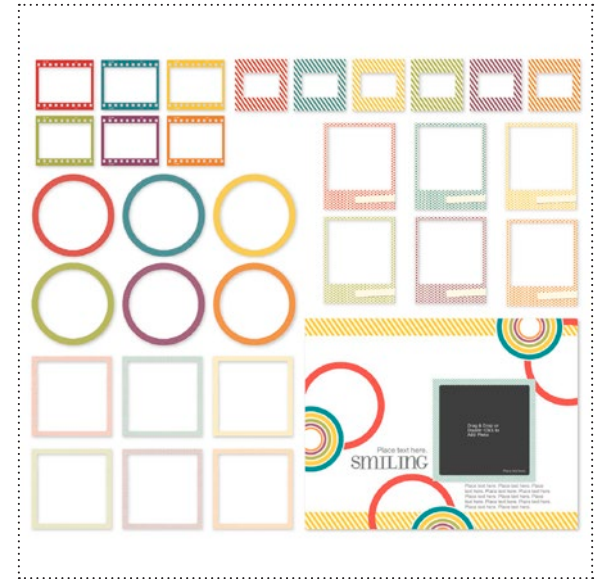

130982 CHEVRON PUNCH KIT

130969 BANDSTAND KIT

130978 MORE CANDID FRAMES

130984 TAG IT PRINTABLES DESIGNER TEMPLATE

130986 CHRISTMAS COLLECTION GREETING CARD TEMPLATE

✓	Item #	Download Name	Contents	Coordinating Colors	US Price	CAN Price	Release Date	Designer Template
	130982	CHEVRON PUNCH KIT	16-piece stamp brush set; 8-piece punch; 1-page template		\$7.95	\$9.95	7/31/12	1-page 12" x 12"
	130969	BANDSTAND KIT	8-piece stamp brush set; 4 DSP patterns; 76 embellishments	Cherry Cobbler, Old Olive, Pool Party, So Saffron	\$7.95	\$9.95	7/31/12	---
	130978	MORE CANDID FRAMES	30 embellishments	Crushed Curry, Island Indigo, Lucky Limeade, Poppy Parade, Pumpkin Pie, Rich Razzleberry	\$4.95	\$6.50	7/31/12	1-page 11" x 8-1/2"
	130984	TAG IT PRINTABLES DESIGNER TEMPLATE	2-page template; 29-piece stamp brush set; 20 embellishments; 4 punches	Crumb Cake, Gumball Green, Primrose Petals, Pool Party, Riding Hood Red, Very Vanilla	\$2.95	\$3.75	7/31/12	2-page 8-1/2" x 11"
	130986	CHRISTMAS COLLECTION GREETING CARD TEMPLATE	10 card templates; 11-piece stamp brush set; 18 embellishments	Basic Black, Basic Gray, Cajun Craze, Cherry Cobbler, Crumb Cake, Early Espresso, Garden Green, Gumball Green, Marina Mist, More Mustard, Pear Pizzazz, Pool Party, Poppy Parade, Real Red, Really Rust, Sahara Sand, So Saffron, Soft Suede, Summer Starfruit, Very Vanilla	\$5.95	\$7.95	7/31/12	3 double-sided postcards (3-1/2" x 5"; 7" x 5"; 9-1/4" x 4"); 5 greeting cards (4-1/4" x 5-1/2"; 5" x 3-1/2"; 5" x 7"; 6" x 6"; 7" x 5"); 2 trifold cards (3-1/2" x 5"; 4-1/4" x 9-1/4")